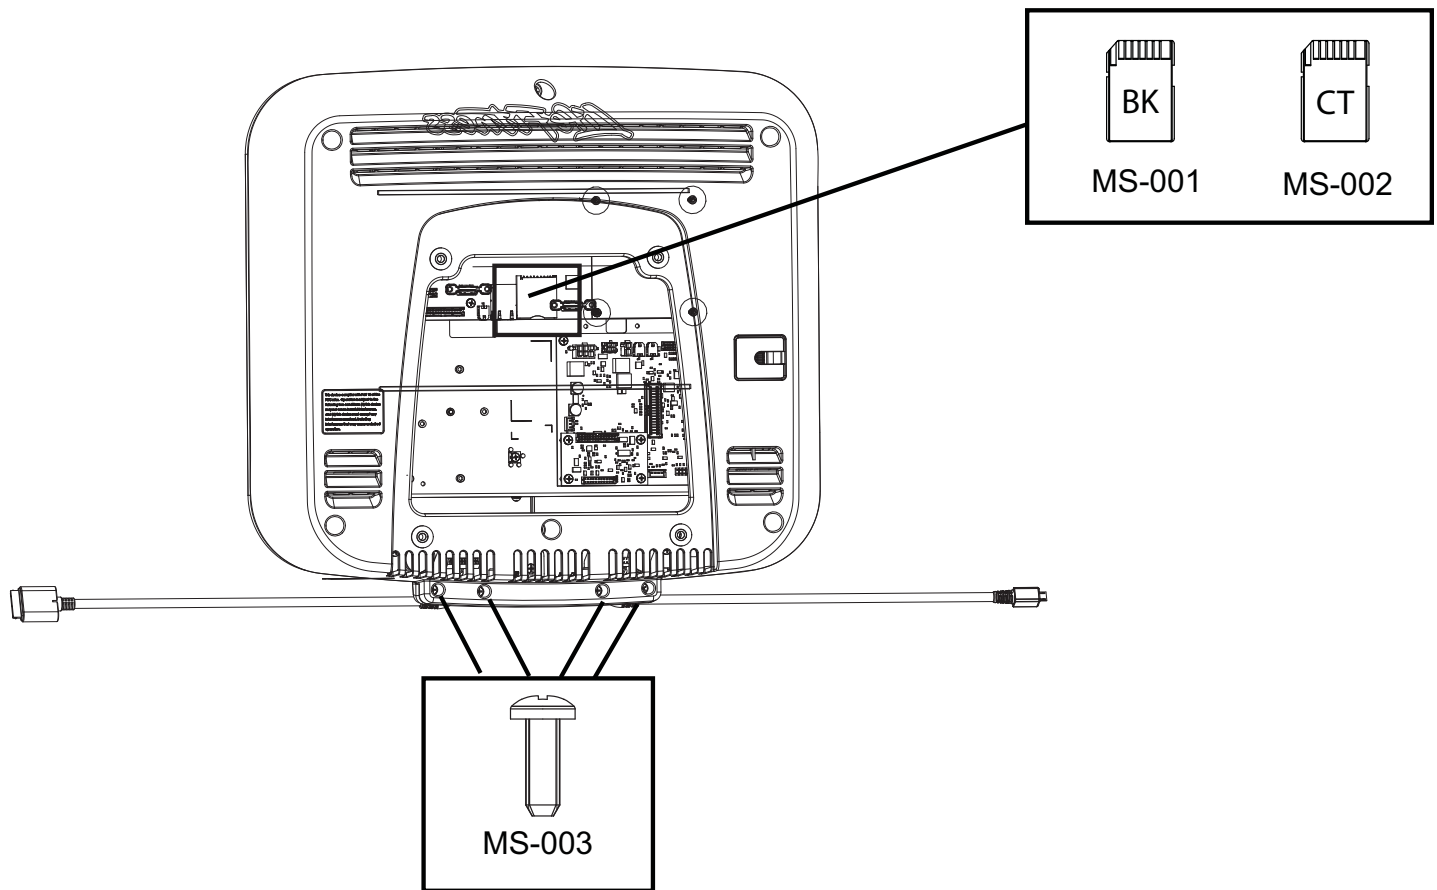

Miscellaneous

Parts List

Item	Part Number	Item Description	Serial Number Range	Serial Number Range
MS-001*	AK94-00010-0000	COURSES SD CARD: BIKE	EAN100001-199999	EAN200001-200822
MS-002*	AK94-00011-0000	COURSES SD CARD: CT	EDN100001-199999	EDN200001-200507
			EIN100001-199999	EIN200001-299999
			ESN100001-199999	ESN200001-299999
MS-003	0017-00101-1650	VMI 6-19 X 6 PHL PAN PLT ST BZ B	ALL	
MS-004	0017-00101-2108	M5 X 14MM PHL PHMS (not shown) (Console Mounting Screw - comes in the base hardware kit)	ALL	

* The SD cards for Lifescape Courses were installed in units upon first production. The product was then improved to not require the SD card in the console. The console serial numbers indicated were manufactured with SD cards installed, so they will need the SD card for servicing / repair.